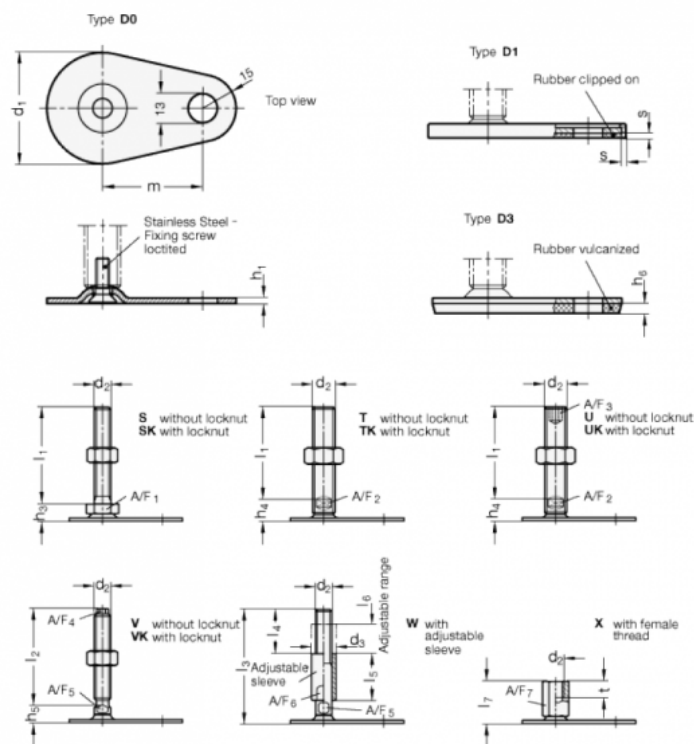

Article number: 204360M16150D3TK  
 Description: E+G levelling foot  
 GN 43-60-M16-150-D3-TK  
 Note: TK With nut, Wrench flat at the bottom

## Measures

A/F2 = 12	s =
d1 = 60	
d2 = M16	
h1 = 2.5	
h4 = 17	
h6 = 4.5	
l1 = 150	
m = 50	